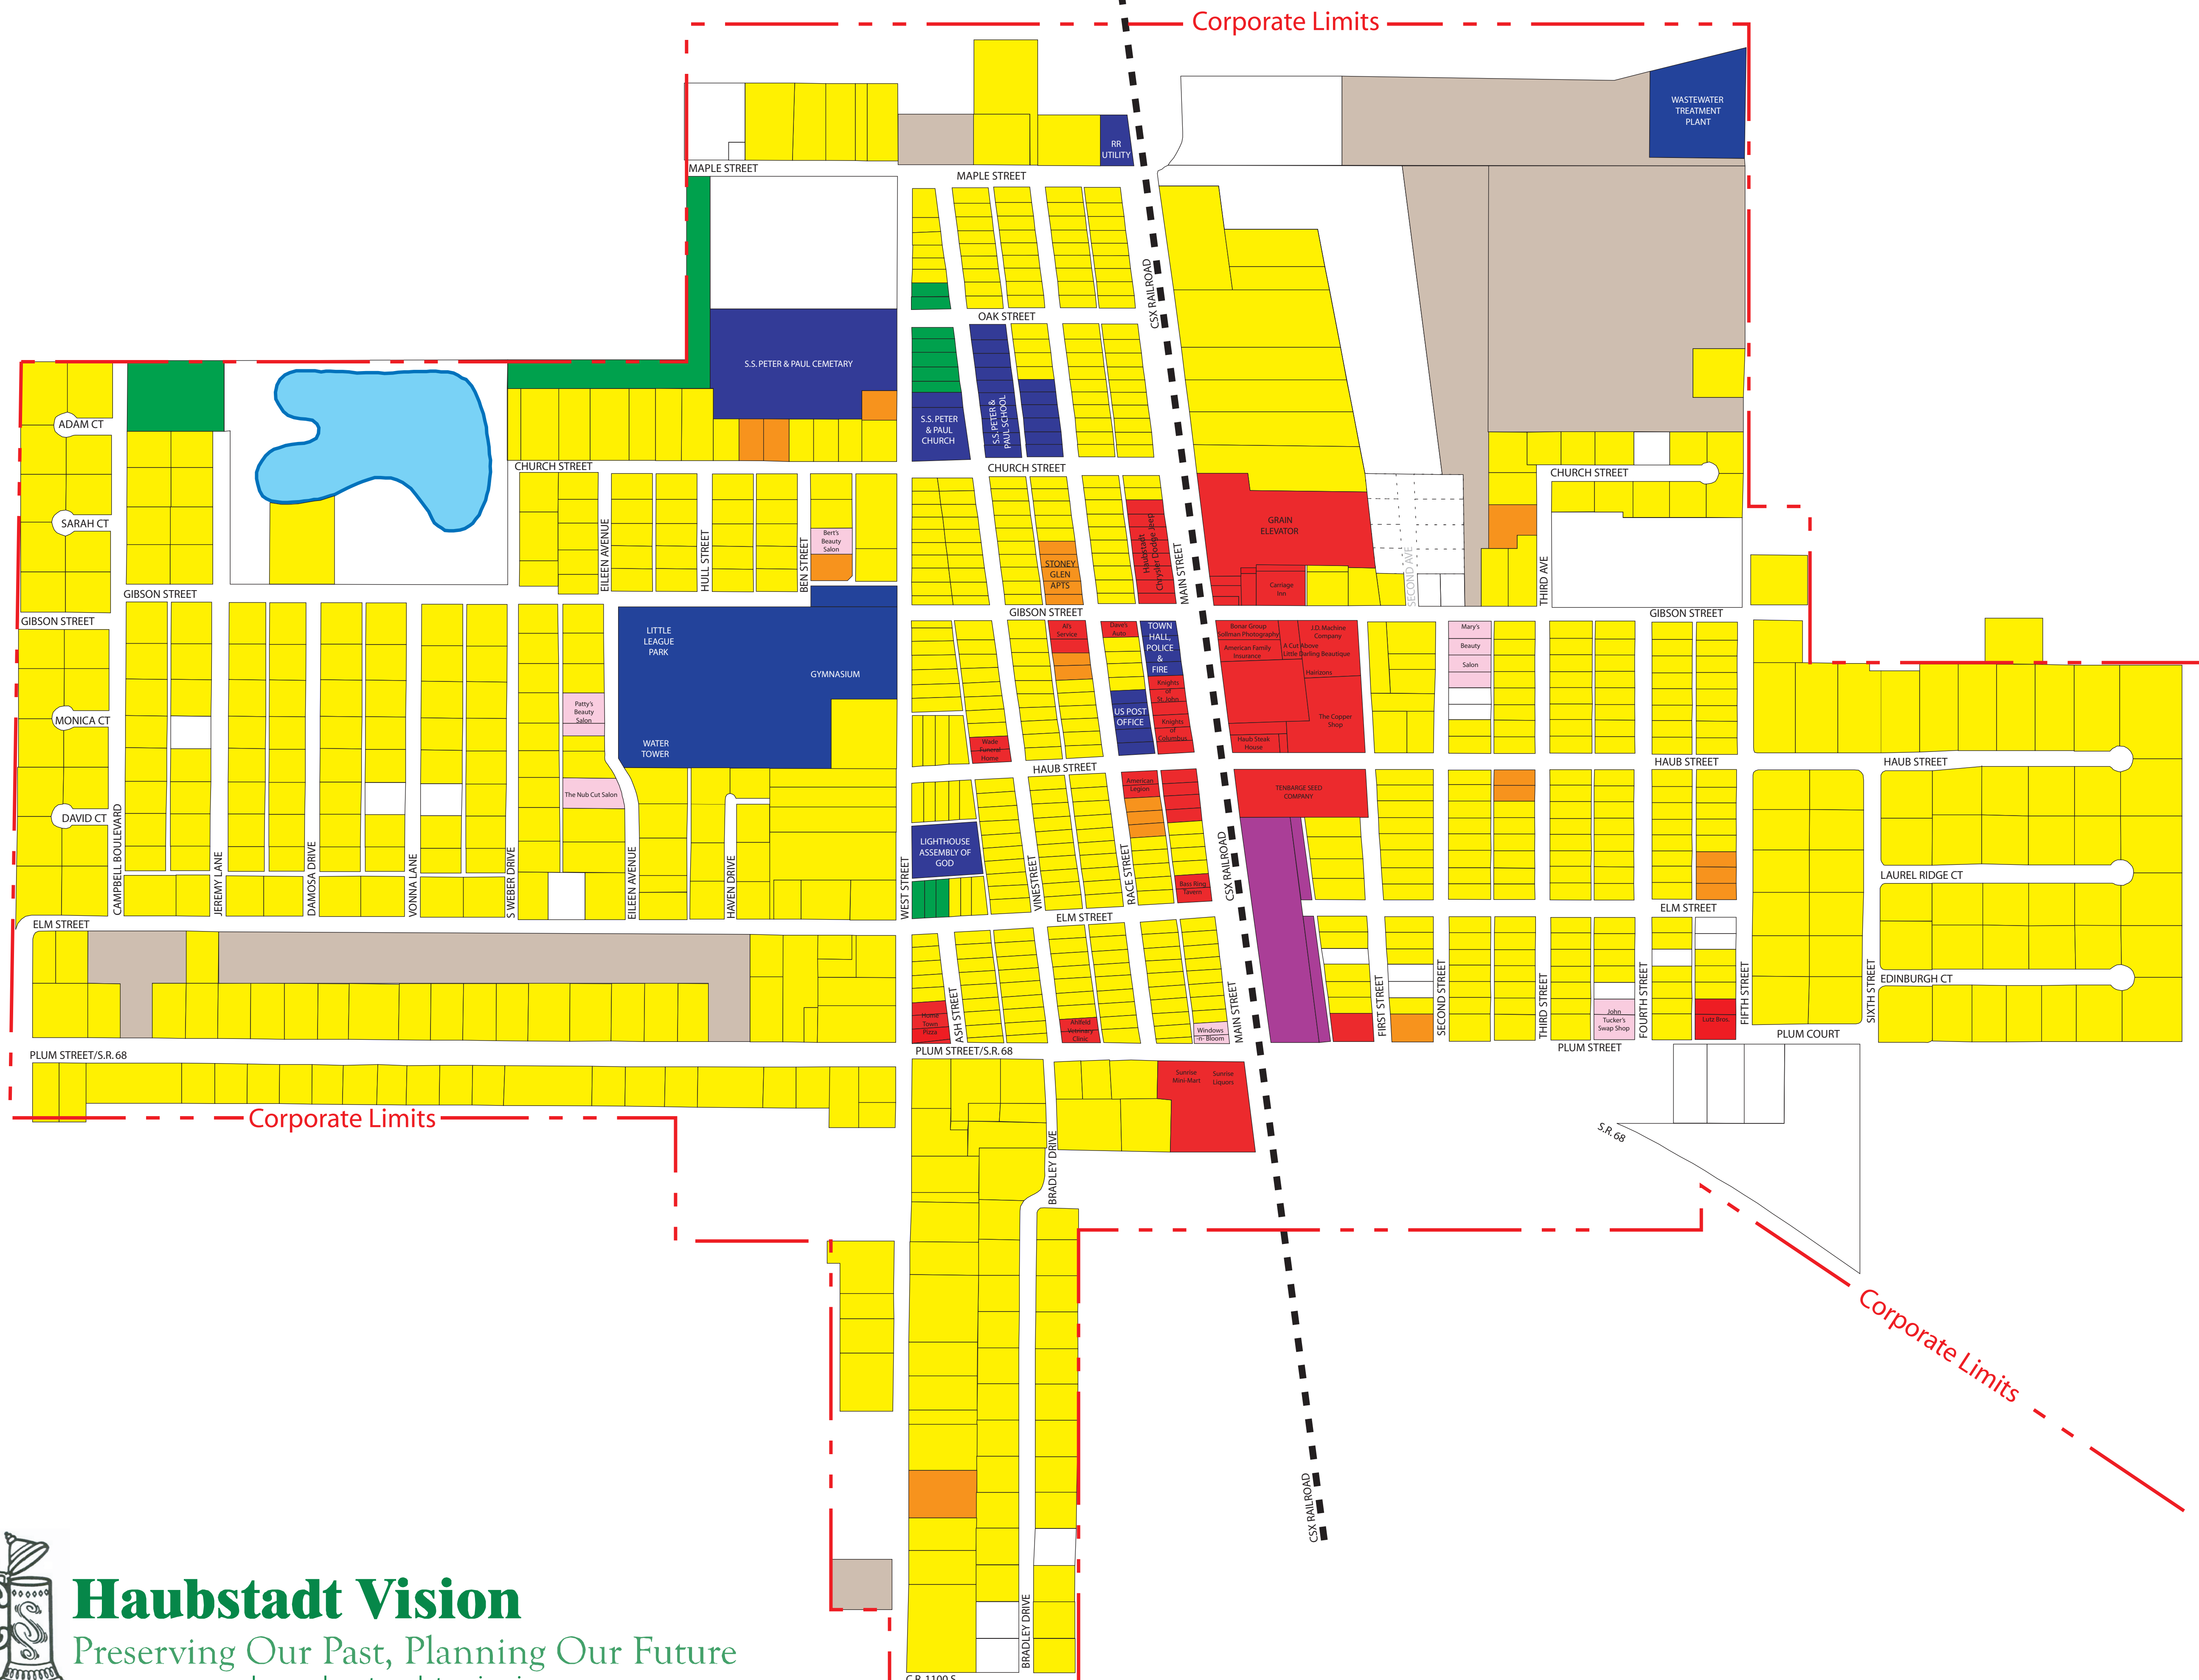

Town of Haubstadt: Existing Land Use Map

Legend

- Single-Family Residential
- Multi-Family Residential
- Home Business
- Business/Commercial
- Industrial
- Government/Institutional
- Agriculture
- Open Space
- Vacant

1/4 of a mile